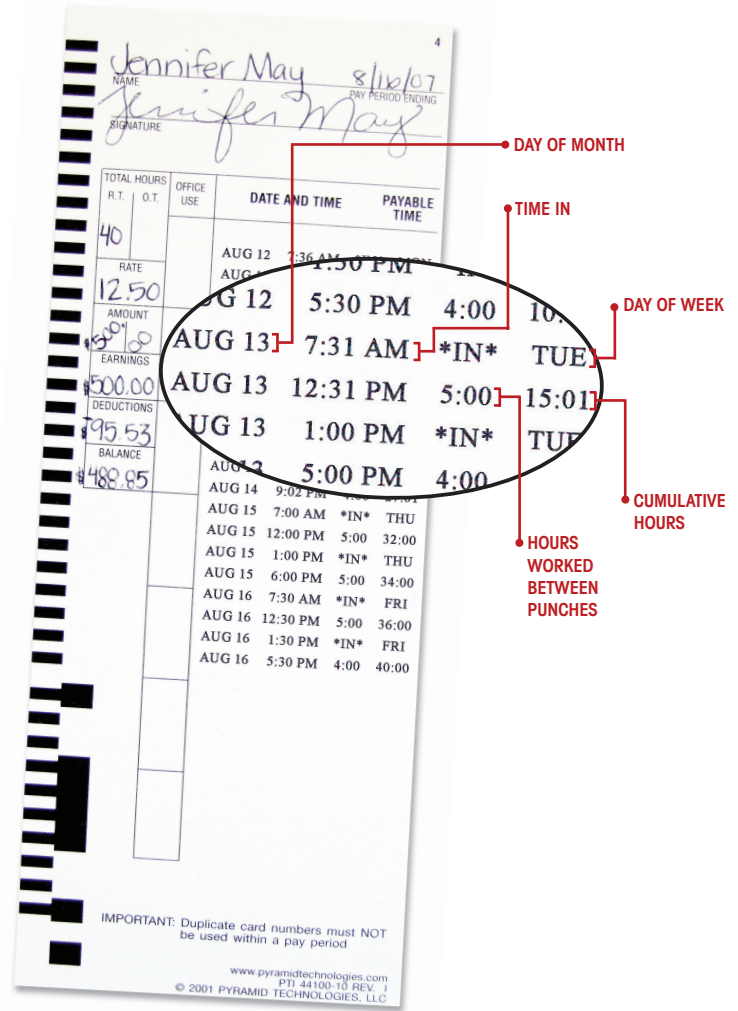

4000/4000HD

TIME RECORDER

4000/4000HD at a Glance

- Accommodates 100 employees
- Automatically calculates daily, weekly, bi-weekly, semi-monthly, monthly payrolls
- Auto top-card feed and alignment
- Can be programmed in regular time, military, or true military time (hours and 100th of hours)
- No resetting required for short months, leap year or daylight savings time
- Rounded time option: 5, 10, 15-minute rule
- 30-day battery backup
- Sends internal signal w/optional relay for additional wall clocks and bells
- Prints in 4 languages: English, Spanish, French, German
- Wall or desk mountable

4000HD Model Additional Feature:

- Heavy-Duty steel construction for harsh environments

Warranty:

1-year manufacturer's limited warranty with free product replacement. Extended service/support and warranties are available through Pyramid.

4000 Specifications:

Weight: 5.9 lbs. (2.676kg)
Dimensions: 7.25" H x 7" W x 6.75" D
(18.41cm x 17.78cm x 17.14cm)

4000HD Specifications:

Weight: 10.5 lbs. (4.762kg)
Dimensions: 7.5" H x 7.25" W x 7" D
(19.05cm x 18.41cm x 17.78cm)

Voltage: Standard 115v, 60Hz
UL and cUL LISTED

For more time keeping solutions for your business, visit Pyramid online at: www.pyramidtechnologies.com

Pyramid Technologies, LLC
48 Elm Street, Meriden, CT 06450
Toll Free: 888.479.7264 • Fax: 203.237.9497

Accessories:

Replacement Ink Ribbon	Model # 4000R
25 Capacity Adjustable Time Card Rack	Model # 400-3
25 Capacity Metal Time Card Rack	Model # 300-1
Additional Time Cards (100-pk)	Model # 44100-10
Additional Time Cards (1000-pk)	Model # 44100-10M
Clock and Bell Relay Controller	Model # 5300
6" 24 Volt DC Bell	Model # 41361
4" Digital Wall Clock (Black)	Model # 41357
4" Digital Wall Clock (White)	Model # 41356
12" Analog Wall Clock	Model # 5200

MADE IN THE USA
F4000/HD